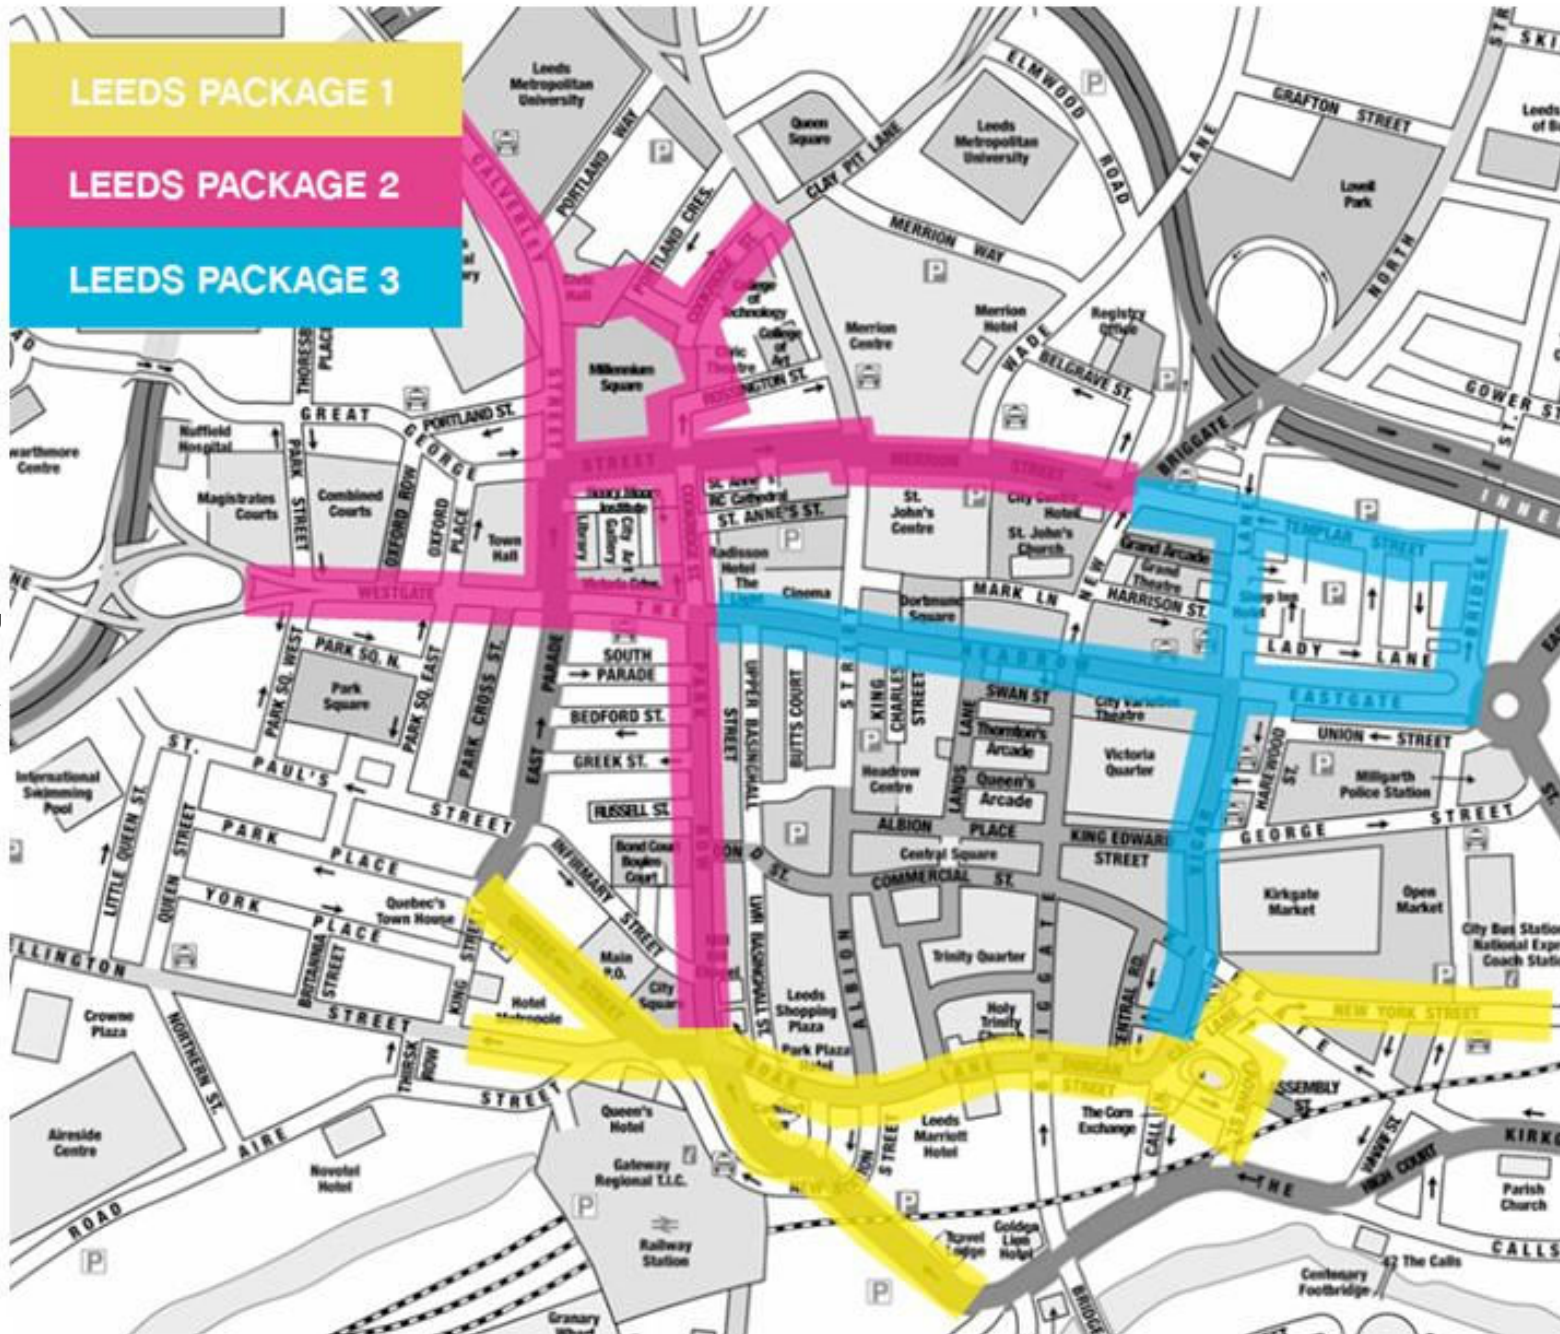

Public Document Pack

Revised map of pavement advertising locations in Leeds City Centre for 11th April 2011 Scrutiny Board (Environment and Neighbourhoods)

Pages 1-2 – Agenda item 7 – Trial of Pavement Advertising in Leeds City Centre (Please replace Appendix A with the copy attached – a handful of spare copies for Members will be available at the Scrutiny Board meeting)

This page is intentionally left blank

Pavement Advertising areas

Package 1:
 Nr station, Quebec St,
 Aire St, Neville St
 Boar Lane, Duncan St
 New York St

Package 2:
 Around Millennium Sq,
 Calverley St,
 Cookridge st, Westgate,
 Great George St,
 Merrion Way,
 Park Row inc city Square

Package 3:
 The Headrow
 Eastgate
 Templar St
 Vicar Lane

This page is intentionally left blank